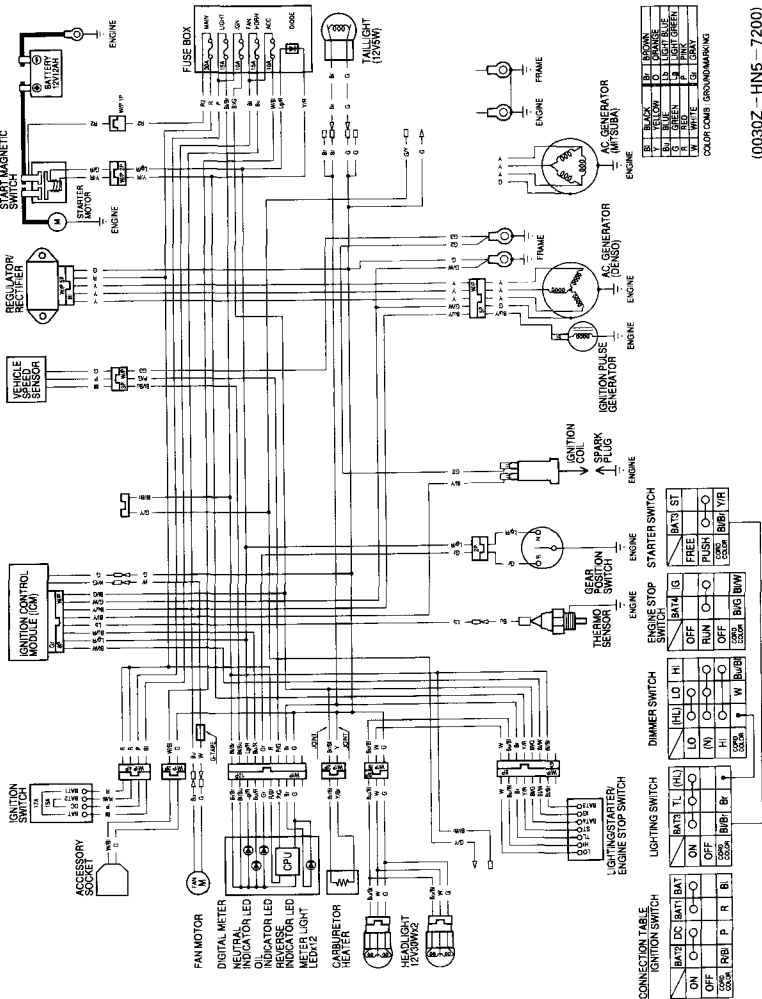

WIRING DIAGRAM

Canadian model

(0030Z--HNS-7200)