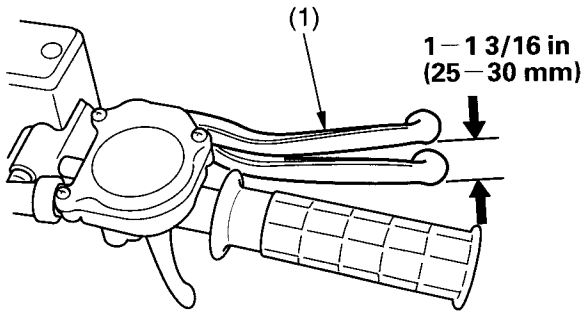

Front Brake Lever Freeplay & Shoe Lining Clearance

RIGHT HANDLEBAR

(1) front brake lever

Measure the distance the brake lever moves before the brakes start to take hold. Freeplay, measured at the tip of the front brake lever (1) should be:

1 - 1 3/16 in (25 - 30 mm)

(cont'd)