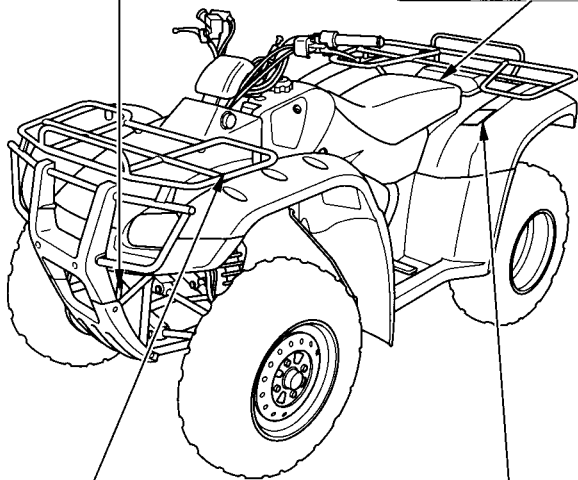

# Safety Labels

**CE** **TRX350TE** **2004**  
HONDA OF SOUTH CAROLINA MFG., INC.  
1111 HONDA WAY, TIMMONSVILLE, SOUTH CAROLINA 29161 U.S.A. MADE IN USA

Nominal power	14.3kw
Dry weight	231kg

**WARNING**

NEVER ride as a passenger.  
Passengers can cause a loss of control, resulting in SEVERE INJURY or DEATH.

**WARNING**

Overloading this ATV or carrying cargo improperly can change handling, stability and braking performance and can lead to an accident.

Never exceed the maximum front cargo limit of: **66lbs (30kg)**.

Refer to instructions in the Owner's Manual.

**WARNING**

Improper tire pressure or overloading can cause loss of control. Loss of control can result in severe injury or death.

- Cold tire pressure ;  
Front : 20±3kpa 0.20±0.03kgf/cm<sup>2</sup> 2.8±0.4psi  
Rear : 20±3kpa 0.20±0.03kgf/cm<sup>2</sup> 2.8±0.4psi
- Maximum weight capacity ; 210kg 463lbs.