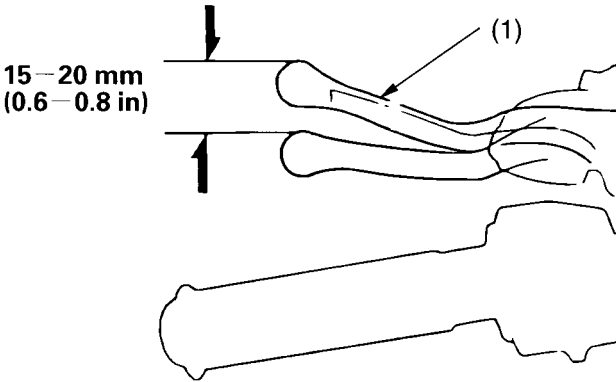

Rear Brake Lever Freeplay

LEFT HANDLEBAR

(1) rear brake lever

Inspection

Measure the distance the rear brake lever (1) moves before the brake starts to take hold. Freeplay, measurement at the tip of the end of the brake lever, should be:

15-20 mm (0.6-0.8 in)

If necessary, adjust to the specified range.