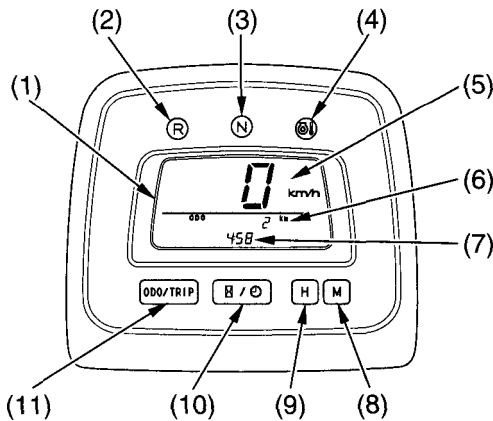

Indicators & Displays

Multi-function Display (Canada only)

The multi-function display (1) includes the following functions:

- Speedometer
- Odometer
- Tripmeter
- Digital clock
- Hourmeter

The digital clock will reset if the battery is disconnected.

- | | |
|------------------------------------|--|
| (1) multi-function display | (7) digital clock/hourmeter |
| (2) reverse indicator | (8) minute select button |
| (3) neutral indicator | (9) hour select button |
| (4) high oil temperature indicator | (10) hourmeter/digital clock select button |
| (5) speedometer | (11) odometer/tripmeter select button |
| (6) odometer/tripmeter | |