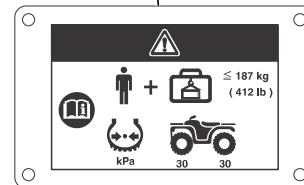

Labels (ED type)

CE MARK (TRX420FA1)

(TRX420FA2)

PASSENGER WARNING LABEL

BATTERY LABEL

RADIATOR CAP LABEL

FRONT CARRIER LABEL

TYRE & OVERLOAD WARNING LABEL