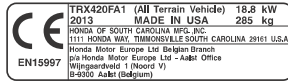

Labels (ED type)

CE MARK (TRX420FA1)

(TRX420FA2)

PASSENGER WARNING LABEL

BATTERY LABEL

RADIATOR CAP LABEL

FRONT CARRIER LABEL

TYRE & OVERLOAD WARNING LABEL