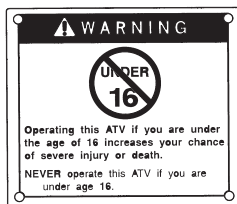

Safety Labels

(TRX420FM only)