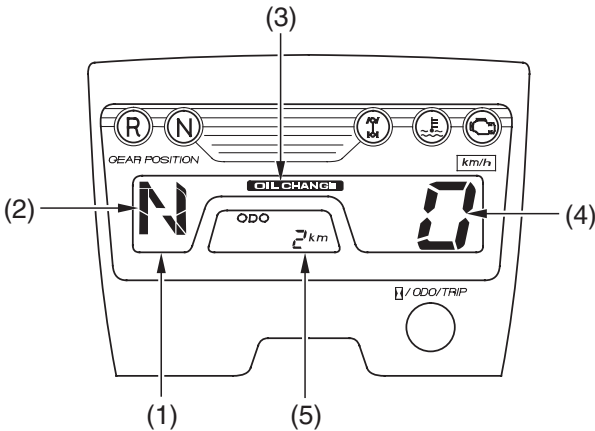

Indicators & Displays

Multi-function Display

The multi-function display (1) includes the following functions:

- Gear position indicator
- Oil change indicator
- Speedometer
- Odometer
- Tripmeter
- Hourmeter

- | | |
|-----------------------------|--------------------------------------|
| (1) multi-function display | (4) speedometer |
| (2) gear position indicator | (5) odometer/tripmeter/
hourmeter |
| (3) oil change indicator | |