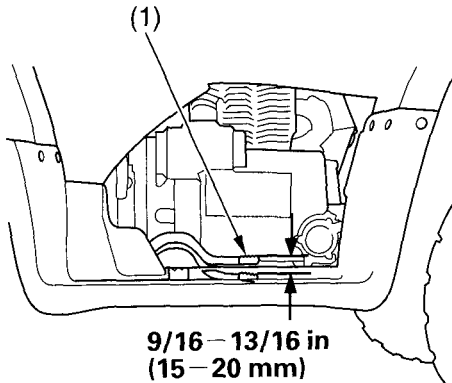

Rear Brake Pedal Freeplay

RIGHT SIDE

(1) rear brake pedal

Inspection

Measure the distance the rear brake pedal (1) moves before the brake starts to take hold. Freeplay, measurement at the tip of the end of the pedal, should be:

9/16 - 13/16 in (15 - 20 mm)

If necessary, adjust to the specified range.