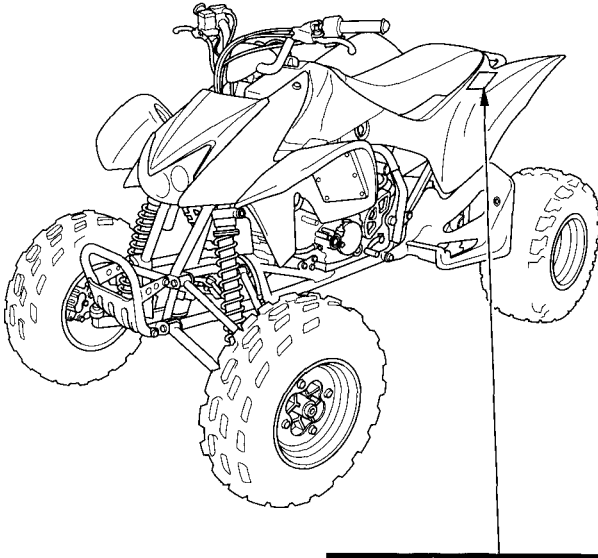

Safety Labels

⚠ WARNING

Improper tire pressure or overloading can cause loss of control.

Loss of control can result in severe injury or death.

● Cold tire pressure;

Front: 27.5-4kPa 0.275-0.04kg/cm² 4.0-0.6psi

Rear : 32.5-4kPa 0.325-0.04kg/cm² 4.7-0.6psi

● Maximum weight capacity: 110kg (243lbs.)