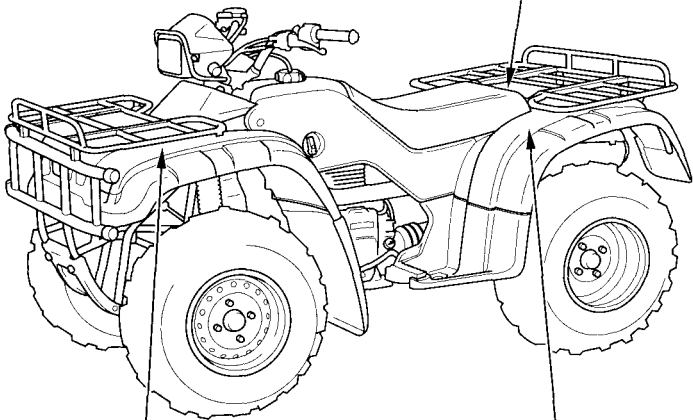

**⚠ WARNING**

**NEVER** ride as a passenger.  
Passengers can cause a  
loss of control, resulting in  
**SEVERE INJURY** or **DEATH**.

**⚠ WARNING**

Overloading this ATV or carrying cargo improperly can change handling, stability and braking performance and can lead to an accident.

Never exceed the maximum front cargo limit of: **66lbs (30kg)**.

Refer to instructions in the Owner's Manual.

**⚠ WARNING**

Improper tire pressure or overloading can cause loss of control.  
Loss of control can result in severe injury or death.

- Cold tire pressure;  
Front :  $3.6 \pm 0.4$  psi  $0.25 \pm 0.03$  kg/cm<sup>2</sup>  
Rear :  $3.6 \pm 0.4$  psi  $0.25 \pm 0.03$  kg/cm<sup>2</sup>
- Maximum weight capacity ; **485 lbs.(220 kg)**