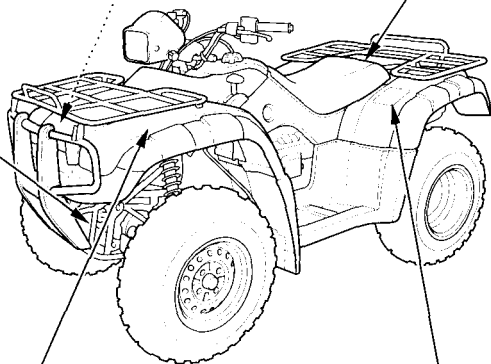

Safety Labels

CE	TRX500FA	2002	Nominal power 19.9kw
	HONDA OF SOUTH CAROLINA MFG., INC.		Dry weight 273kg
1111 HONDA WAY, TIMMONSVILLE, SOUTH CAROLINA 29161 USA			
MADE IN USA			

1.1

⚠ DANGER

NEVER OPEN WHEN HOT.
Hot coolant will burn you.

⚠ WARNING

 NEVER ride as a passenger. Passengers can cause a loss of control, resulting in SEVERE INJURY or DEATH.

⚠ WARNING

Overloading this ATV or carrying cargo improperly can change handling, stability and braking performance and can lead to an accident.

Never exceed the maximum front cargo limit of: **66lbs (30kg)**.

Refer to instructions in the Owner's Manual.

⚠ WARNING

Improper tire pressure or overloading can cause loss of control. Loss of control can result in severe injury or death.

- Cold tire pressure:
 - Front: 25-30psi 1.75-2.0kg/cm²
 - Rear: 25-31psi 1.75-2.2kg/cm²
- Maximum weight capacity: 220kg 485lbs.