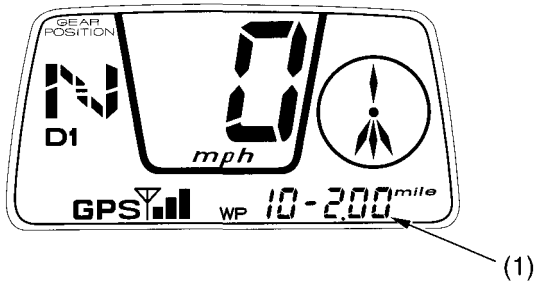

## Distance to Waypoint

The distance to waypoint (1) display shows the straight line distance from your present location to the waypoint.

The distance range display shows three numerals with a “floating” decimal:

Range	Display
Less than 10 miles	0.01 – 9.99
10 miles up to 1,000 miles	10 – 999

(1) distance to waypoint