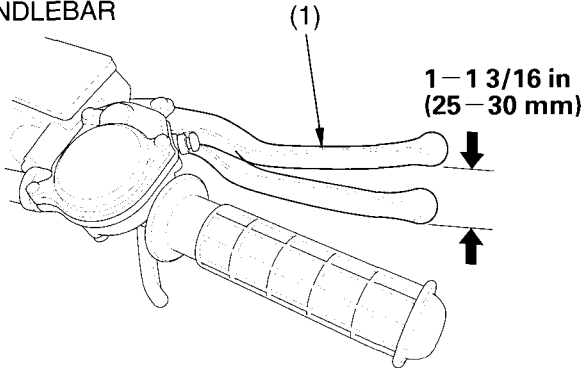

Brakes

Front Brake Lever Freeplay & Shoe Lining Clearance

RIGHT HANDLEBAR

(1) front brake lever

1. Measure the distance the brake lever moves before the brakes start to take hold. Freeplay, measured at the tip of the front brake lever (1) should be:
1 - 1 3/16 in (25 - 30 mm)