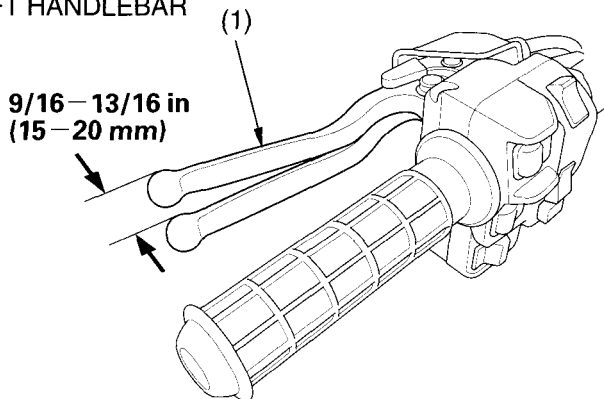

## Rear Brake Lever Freeplay

LEFT HANDLEBAR

(1) rear brake lever

### Inspection

Measure the distance the rear brake lever (1) moves before the brake starts to take hold. Freeplay, measurement at the tip of the end of the brake lever, should be:

9/16 – 13/16 in (15 – 20 mm)