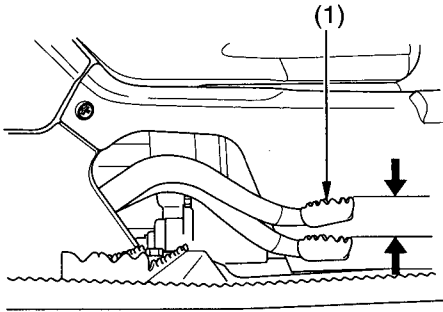

Rear Brake Pedal Freeplay

RIGHT SIDE

9/16 – 13/16 in
(15 – 20 mm)

(1) rear brake pedal

Inspection

Measure the distance the rear brake pedal (1) moves before the brake starts to take hold. Freeplay, measurement at the tip of the end of the pedal, should be:

9/16 – 13/16 in (15 – 20 mm)

If necessary, adjust to the specified range.