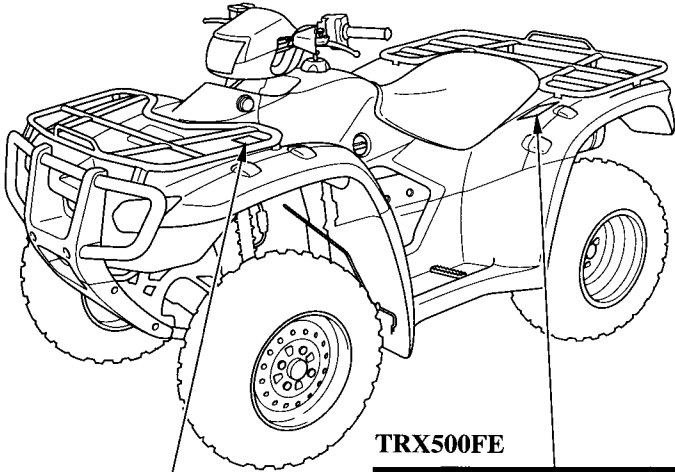

Safety Labels

TRX500FE

WARNING

Overloading this ATV or carrying cargo improperly can change handling, stability and braking performance and can lead to an accident.

Never exceed the maximum front cargo limit of: **66lbs (30kg)**.

Refer to instructions in the Owner's Manual.

WARNING

Improper tire pressure or overloading can cause loss of control. Loss of control can result in severe injury or death.

- Cold tire pressure ;
Front : 25±3kpa 0.25±0.03kgf/cm² 3.6±0.4psi
Rear : 25±3kpa 0.25±0.03kgf/cm² 3.6±0.4psi
- Maximum weight capacity ; 220kg 485lbs.

TRX500FPE

WARNING

Improper tire pressure or overloading can cause loss of control. Loss of control can result in severe injury or death.

- Cold tire pressure ;
Front : 30·4kPa 0.30·0.04kgf/cm² 4.4·0.6psi
Rear : 25·3kPa 0.25·0.03kgf/cm² 3.6·0.4psi
- Maximum weight capacity ; 220kg (485lbs.)