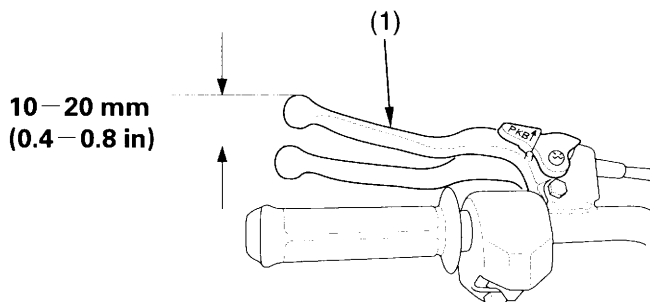

Rear Brake Lever Freeplay

LEFT HANDLEBAR

(1) rear brake lever/parking brake lever

Inspection

Measure the distance the rear brake lever/parking brake lever (1) moves before the brake starts to take hold. Freeplay (measurement at the tip of the end of the brake lever) should be:

10-20 mm (0.4-0.8 in)

If necessary, adjust to the specified range.