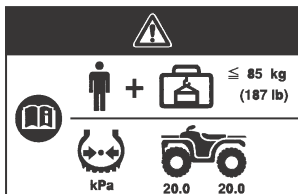

Labels (ED type)

AGE RECOMMENDATION WARNING LABEL

WARNING

Operating this ATV if you are under the age of 12 increases your chance of severe injury or death.

NEVER operate this ATV if you are under age 12.

PASSENGER WARNING LABEL

WARNING

NEVER ride as a passenger.

Passengers can cause a loss of control, resulting in SEVERE INJURY or DEATH.

TYRE & OVERLOAD WARNING LABEL

WARNING

Improper tyre pressure or overloading can cause loss of control.

Loss of control can result in severe injury or death.

- Cold tyre pressure:

Front: 20.0 kPa (2.9 psi)

Rear: 20.0 kPa (2.9 psi)

- Maximum weight capacity:
85 kg (187 lb)

DRIVE CHAIN LABEL

Keep chain adjusted and lubricated.