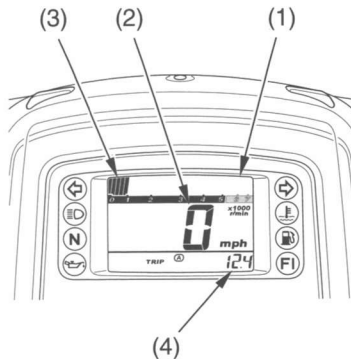

Gauges, Indicators & Displays

Multi-function Display

The multi-function display (1) includes the following functions:

- speedometer
- tachometer
- odometer
- tripmeter
- digital clock

The clock will display 1:00 if the battery is disconnected.

- (1) multi-function display
- (2) speedometer
- (3) tachometer
- (4) odometer/tripmeter/digital clock display