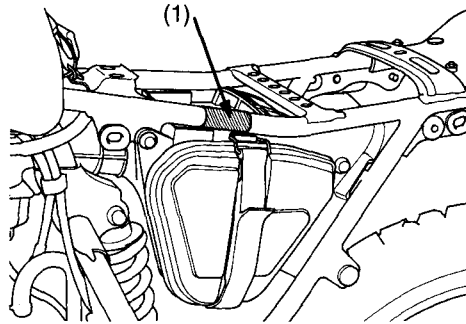

Vehicle Identification

Color Label & Code

The color label (1) is attached to the left side of the frame tube.

The color code is helpful when ordering replacement parts. You may record the color and code in the Quick Reference section at the rear of the manual.