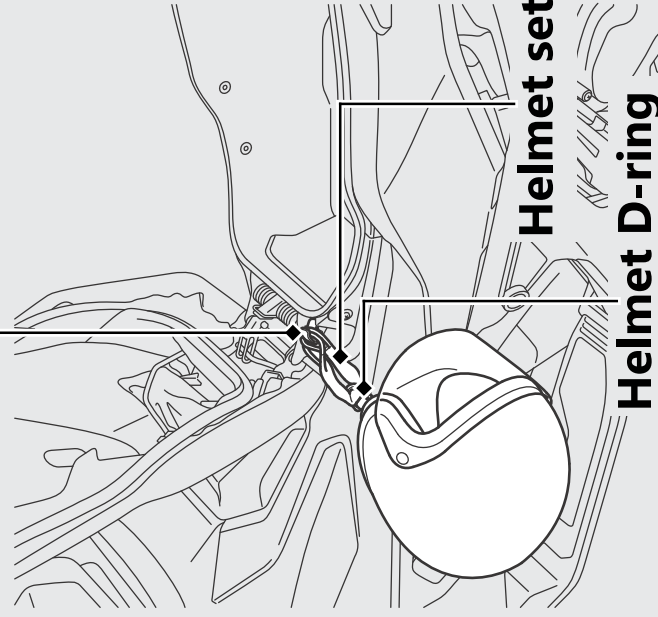

## Helmet Holder

The helmet holder is located under the seat. A helmet set wire is in the tool kit.

- ▶ Use the helmet holder only when parked.

### Helmet holder