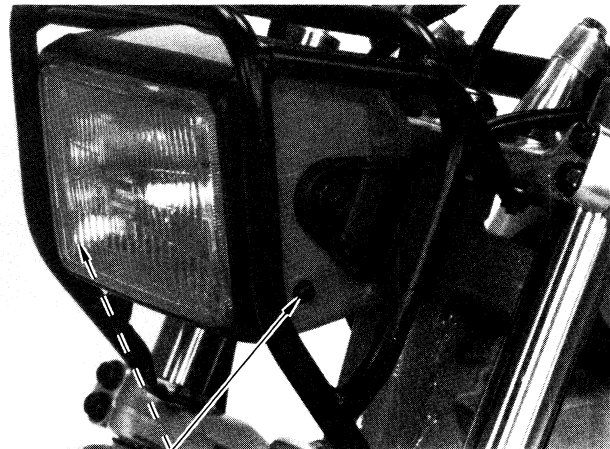

HEADLIGHT

HEADLIGHT CASE REMOVAL

Remove the two headlight mounting screws and headlight. Disconnect the headlight coupler.

SCREWS

Remove the wire bands.

Remove the headlight case mounting bolts and headlight case.