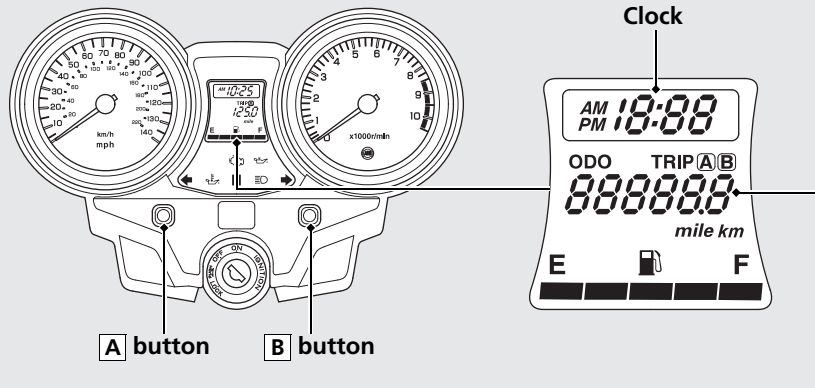

Instruments (Continued)

Odometer [ODO] & Tripmeter [TRIP A/B]

A button switches between odometer and tripmeters.

- Odometer: Total distance ridden.
- Tripmeter: Distance ridden since tripmeter was reset (press and hold **B** button to reset to 0.0 mile/km).