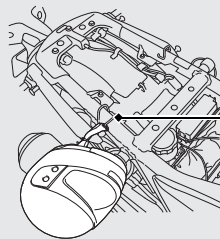

Storage Equipment

Helmet holder

Helmet holders are located on the left side below the seat and under the seat. Use the helmet holders only when parked.

Helmet holder

- ▶ Insert the ignition key and turn it clockwise to unlock. Hang your helmet on the holder hook. Turn the key counterclockwise to lock the holder hook and then remove the key.

Removing the Seat → P.53

⚠ WARNING

Riding with a helmet attached to the holder can interfere with the rear wheel or suspension and could cause a crash in which you can be seriously hurt or killed.

Use the helmet holder only while parked. Do not ride with a helmet secured by the holder.