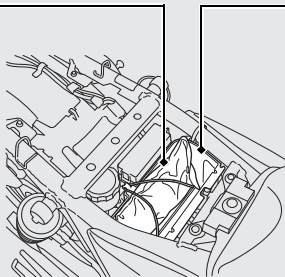

Tool kit

- ▶ The tool kit is held in the center compartment by a rubber strap.

Center compartment

Never exceed the maximum weight limit.

Maximum Weight: 6.6 lb (3.0 kg)

- ▶ Do not store any items that are flammable or susceptible to heat damage.