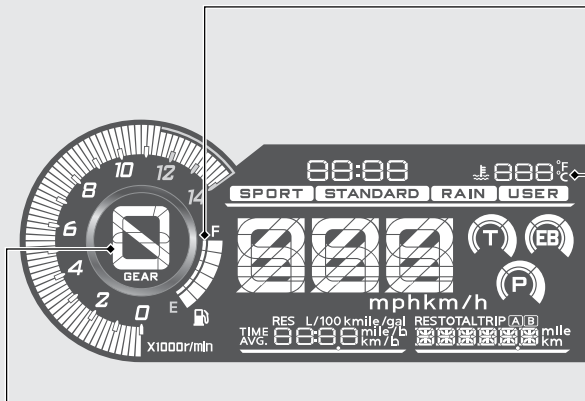

Instruments (Continued)

Gear position indicator

The gear position is shown in the gear position indicator.

- ▶ "-" appears when the transmission is not shifted properly.