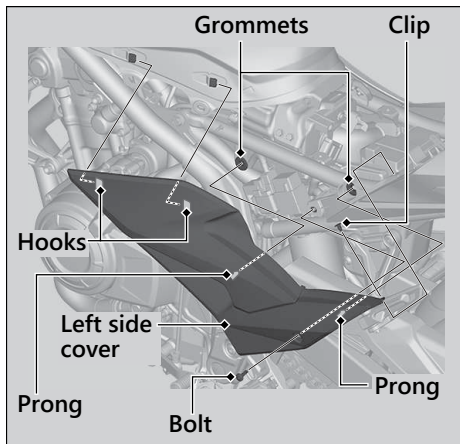

Left Side Cover

Removal

1. Remove the front seat. ► P. 80
2. Remove the bolt and clip. ► P. 79
3. Remove the prongs from the grommets, then remove the left side cover backward by releasing the hooks.

Installation

Install the parts in the reverse order of removal.