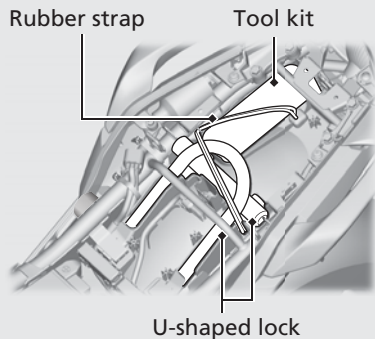

Storage Equipment *(Continued)*

The tool kit is located under the seat. There is also space to store a U-shaped lock.

- ▶ The U-shaped lock is held in place under the seat.
- ▶ Some U-shaped locks may not fit in the compartment due to their size or design.

The document bag is located underside of the seat.

Removing the Seat ➔ **P. 59**