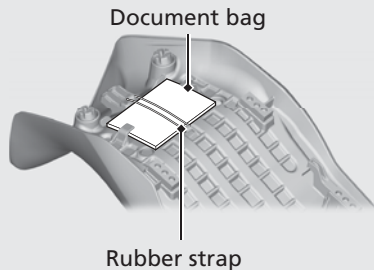

Storage Equipment *(Continued)*

The tool kit is located under the seat. There is also space to store a U-shaped lock.

- ▶ The U-shaped lock is held in place under the seat.
- ▶ Some U-shaped locks may not fit in the compartment due to their size or design.

The document bag is located underside of the seat.

Removing the Seat ➔ **P. 59**