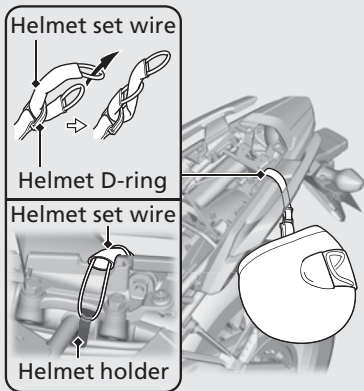

Storage Equipment

The helmet holder and helmet set wire (in the tool kit) are located under the seat.

► Use the helmet holder only when parked.

► **Removing the Seat** ➔ P.61

⚠ WARNING

Riding with a helmet attached to the holder can interfere with the rear wheel or suspension and could cause a crash in which you can be seriously hurt or killed.

Use the helmet holder only while parked. Do not ride with a helmet secured by the holder.