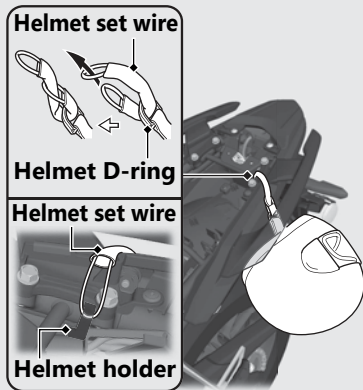

Storage Equipment

Helmet Holder

The helmet holder is located under the seat. A helmet set wire is in the tool kit.

⚠️ WARNING

Riding with a helmet attached to the holder can interfere with the rear wheel or suspension and could cause a crash in which you can be seriously hurt or killed.

Use the helmet holder only while parked. Do not ride with a helmet secured by the holder.

► Use the helmet holder only when parked.

Removing the Seat ➡ P.78