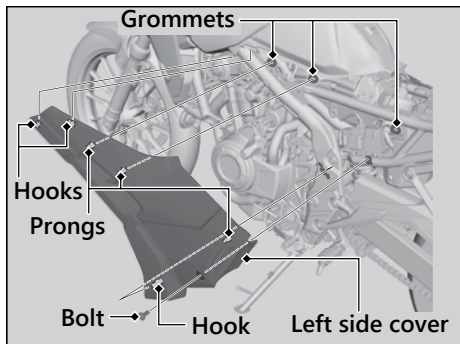

Left Side Cover

Removal

1. Remove the seat. ► P. 78
2. Remove the bolt.
3. Remove the prongs from the grommets, then remove the left side cover backward by releasing the hooks.

Installation

Install the parts in the reverse order of removal.