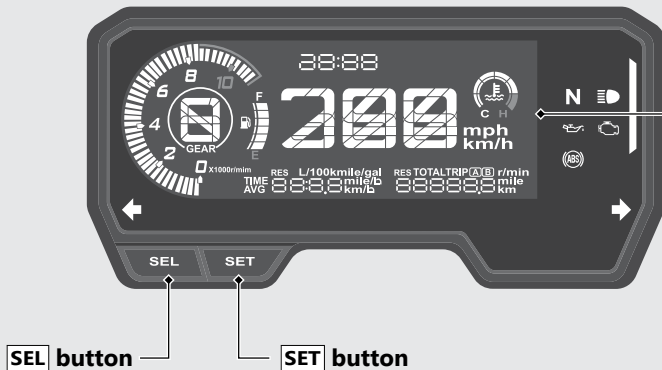

Instruments

Display Check

When the ignition switch is turned to the ON position, initial animation will show. If any part of these displays does not come on when it should, have your dealer check for problems.