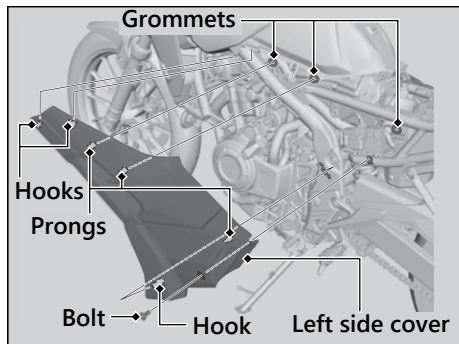

Left Side Cover

Removal

1. Remove the seat. ► P. 78
2. Remove the bolt.
3. Remove the prongs from the grommets, then remove the left side cover backward by releasing the hooks.

Installation

Install the parts in the reverse order of removal.