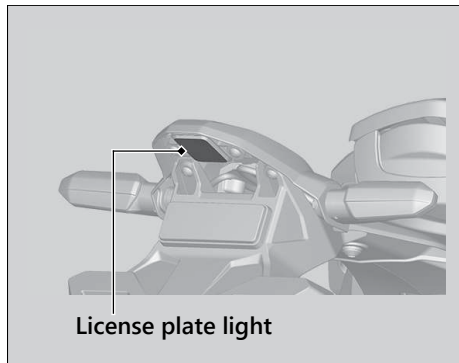

Front Turn Signal/Position Light/ Rear Turn Signal

Each right and left front turn signal/position light uses several LEDs.
Each right and left rear turn signal uses an LED.
If there is an LED which is not turned on, see your dealer for this service.

License Plate Light

The license plate light uses an LED.
If there is an LED which is not turned on, see your dealer for servicing.