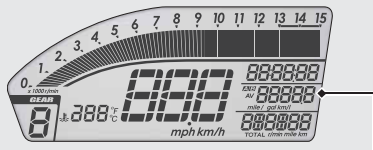

Instruments (Continued)

Tripmeter [A/B] & Fuel mileage meter & Fuel consumption meter

SEL button selects the tripmeter A, tripmeter B, current fuel mileage, average fuel mileage and fuel consumption.

► To reset the tripmeter: ➔ P.22