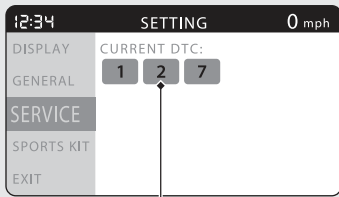

Reduce speed and have your motorcycle inspected by your dealer as soon as possible.

**DTC indexes**

To return to the upper level hierarchy, press the **MODE** button.

## **SPORTS KIT ECU**

"SPORTS KIT ECU USAGE" is displayed but not usable.

To return to the upper level hierarchy, press the **MODE** button.