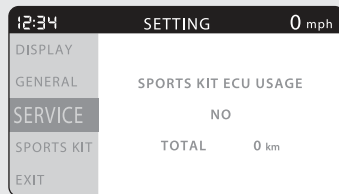

Reduce speed and have your motorcycle inspected by your dealer as soon as possible.

**DTC indexes**

To return to the upper level hierarchy, press the **MODE** button.

## **SPORTS KIT ECU**

"SPORTS KIT ECU USAGE" is displayed but not usable.

To return to the upper level hierarchy, press the **MODE** button.