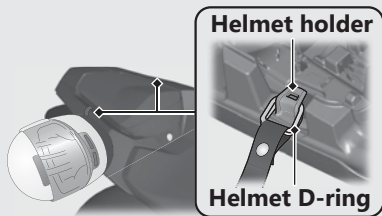

Storage Equipment

Helmet Holder

CBR1000RR/RA

The helmet holders are located on the underside of the rear seat.

u Use the helmet holder only when parked.

Removing the Rear Seat ➔ P.140

3 WARNING

Riding with a helmet attached to the holder can interfere with your ability to safely operate the motorcycle and could lead to a crash in which you can be seriously hurt or killed.

Use the helmet holder only while parked. Do not ride with a helmet secured by the holder.