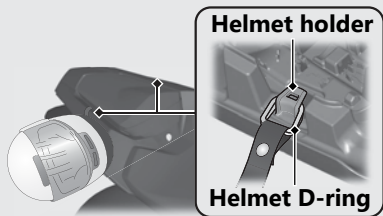

Storage Equipment

Helmet Holder

CBR1000RR/RA

The helmet holders are located on the underside of the rear seat.

- ▶ Use the helmet holder only when parked.

Removing the Rear Seat ➔ P.140

⚠ WARNING

Riding with a helmet attached to the holder can interfere with your ability to safely operate the motorcycle and could lead to a crash in which you can be seriously hurt or killed.

Use the helmet holder only while parked. Do not ride with a helmet secured by the holder.