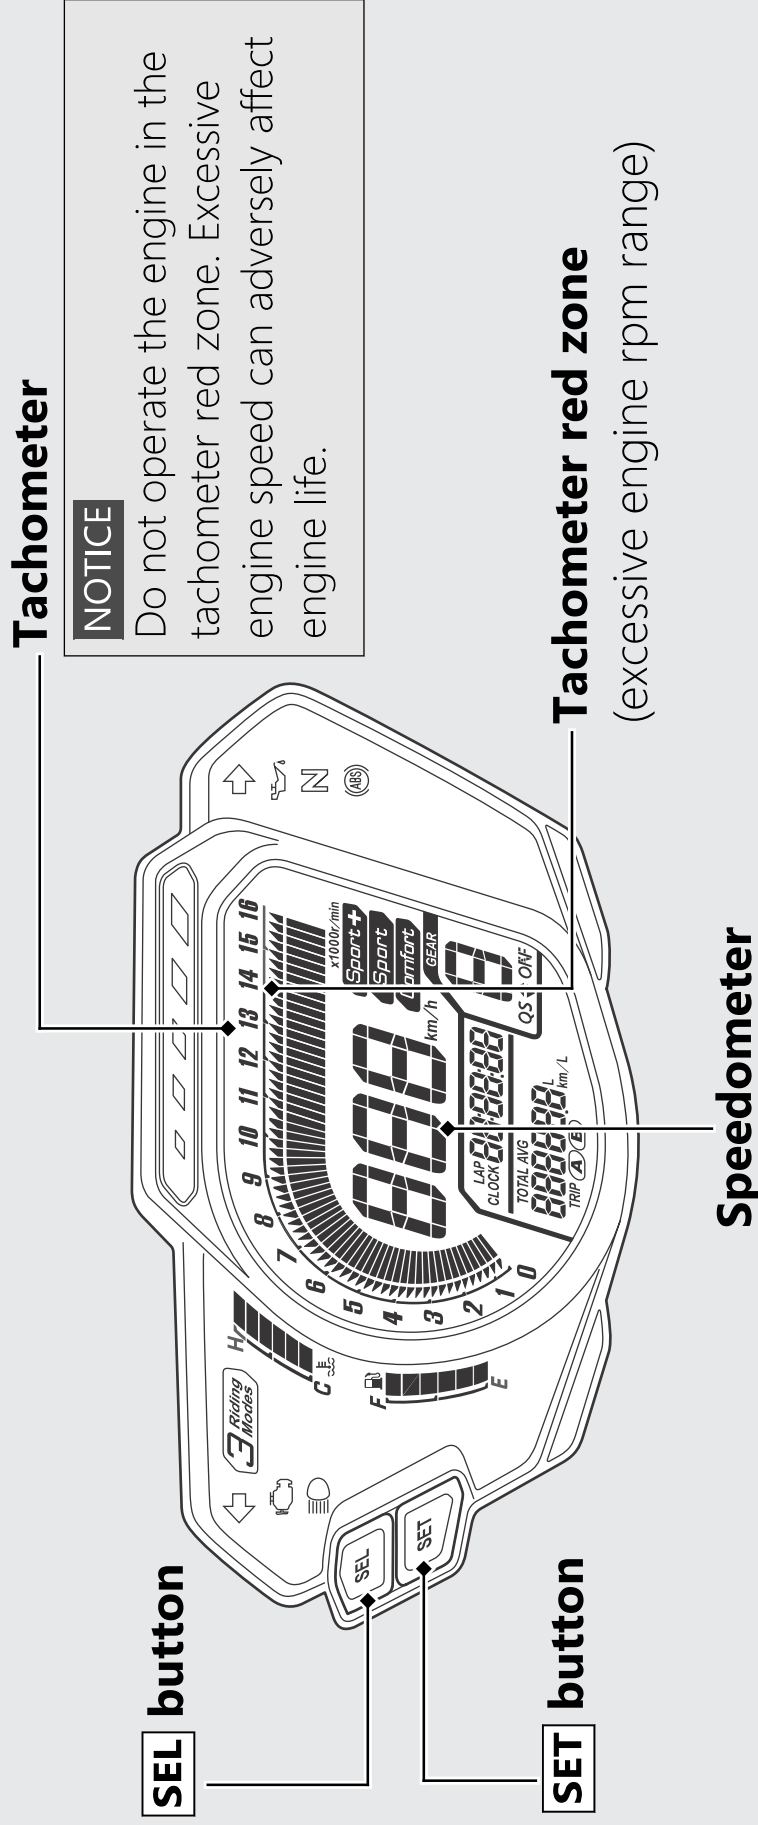

Instruments

Display Check

When the ignition switch is turned to the ON position, all the mode and digital segments will show. If any part of these displays does not come on when it should, have your dealer check for problems.