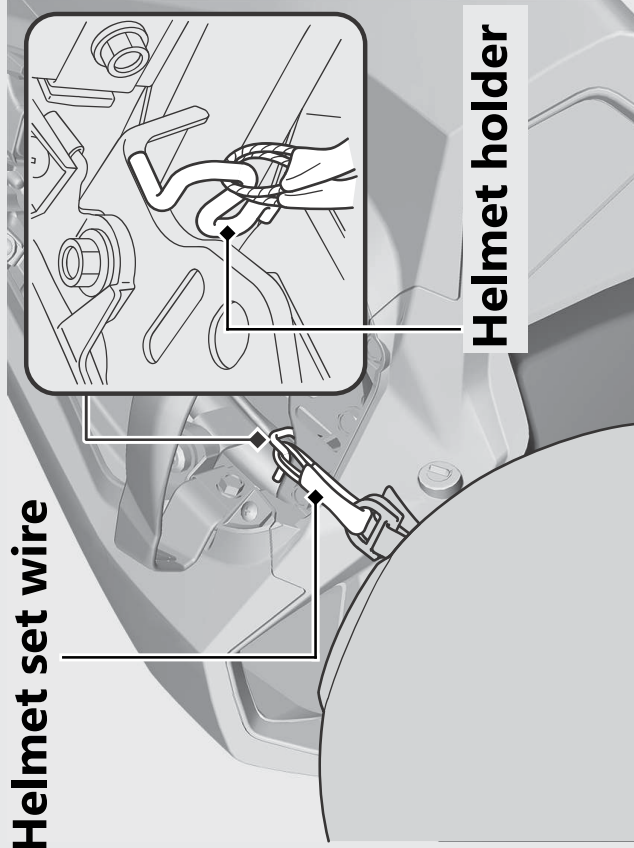

Storage Equipment

Helmet holder/Tool kit

The Helmet holder, helmet set wire (in the tool kit), tool kit are located under the rear seat.

Tool kit

Rubber strap

⚠️WARNING

Riding with a helmet attached to the holder can interfere with your ability to safely operate the vehicle and could lead to a crash in which you can be seriously hurt or killed.

Use the helmet holder only while parked. Do not ride with a helmet secured by the holder.

▶ Use the helmet holder only when parked.

▶ **Removing the Rear Seat** ➡ **P.67**