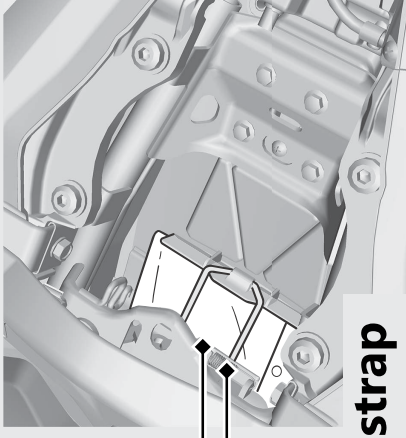

Storage Equipment

Helmet holder/Tool kit

The Helmet holder, helmet set wire (in the tool kit), tool kit are located under the rear seat.

Tool kit

Rubber strap

⚠️WARNING

Riding with a helmet attached to the holder can interfere with your ability to safely operate the vehicle and could lead to a crash in which you can be seriously hurt or killed.

Use the helmet holder only while parked. Do not ride with a helmet secured by the holder.

▶ Use the helmet holder only when parked.

▶ **Removing the Rear Seat** ➡ **P.67**