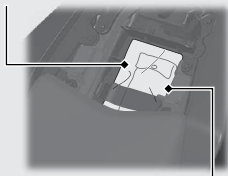

Storage Equipment

The helmet holder, helmet set wire (in the tool kit), tool kit, storage compartment, and document bag are located under the rear seat.

Helmet holder

Helmet set wire

Storage compartment

- ▶ Maximum Weight Limit: 6.6 lb (3.0 kg)
- ▶ Use the helmet holder only when parked.

Removing the Rear Seat ➔ **P.57**

Document bag

Tool kit

⚠WARNING

Riding with a helmet attached to the holder can interfere with the rear wheel or suspension and could cause a crash in which you can be seriously hurt or killed.