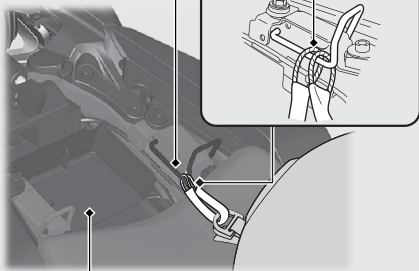

Storage Equipment

The helmet holder, helmet set wire (in the tool kit), tool kit, storage compartment, and document bag are located under the rear seat.

Helmet holder

Helmet set wire

Storage compartment

- ▶ Maximum Weight Limit: 6.6 lb (3.0 kg)
- ▶ Use the helmet holder only when parked.

Removing the Rear Seat ➔ **P.57**

Document bag

Tool kit

⚠WARNING

Riding with a helmet attached to the holder can interfere with the rear wheel or suspension and could cause a crash in which you can be seriously hurt or killed.

Use the helmet holder only while parked. Do not ride with a helmet secured by the holder.