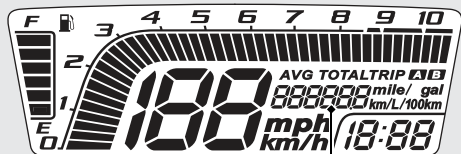

Instruments (Continued)

Odometer [TOTAL] & Tripmeter [TRIP A/B] & Fuel mileage meter & Fuel consumption meter

SEL button selects the odometer, tripmeter A, tripmeter B, current fuel mileage, average fuel mileage and fuel consumption.

▶ To reset the tripmeter: ➡ P.22