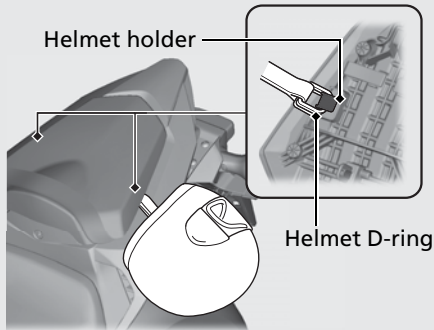

## Helmet Holder

The helmet holder is located underside of the rear seat.

► Use the helmet holder only when parked.

▮ **Removing the Rear Seat** ➔ P. 62

## **⚠ WARNING**

Riding with a helmet attached to the holder can interfere with your ability to safely operate the motorcycle and could lead to a crash in which you can be seriously hurt or killed.

Use the helmet holder only while parked. Do not ride with a helmet secured by the holder.