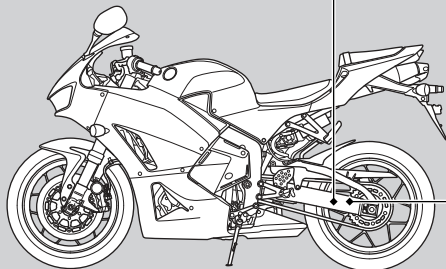

Safety Labels

TIRE INFORMATION				
Cold tire pressures		kPa	kg/cm ²	psi
Up to maximum weight capacity	Front	250	2,50	36
	Rear	290	2,90	42
Up to 90kg(200lbs) load	Front	250	2,50	36
	Rear	290	2,90	42
Tire size	Front	120/70ZR17M/C(58W)		
	Rear	180/55ZR17M/C(73W)		
Minimum recommend tire center tread depth.	Front	1,5mm (0,06in.)		
	Rear	2,0mm (0,08in.)		
Maximum weight capacity		166kg(366lbs)		

DRIVE CHAIN
Keep chain adjusted and lubricated. 35 mm (1 3/8 in.) Freeplay

Read owner's manual.

WARNING

Improper loading can cause a crash and you may be seriously hurt or killed.
See "Load Limits and Guidelines" in your Owner's Manual for complete instructions.