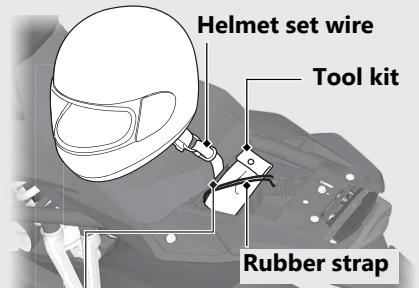

## Helmet Holder and Tool Kit

The helmet holder, the tool kit and helmet set wire (in the tool kit) are located under the rear seat.

► Use the helmet holder only when parked.