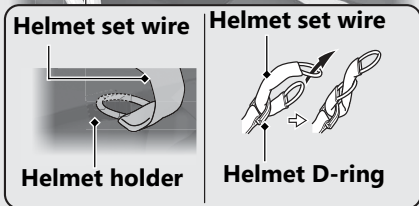

## Helmet Holder and Tool Kit

The helmet holder, the tool kit and helmet set wire (in the tool kit) are located under the rear seat.

► Use the helmet holder only when parked.