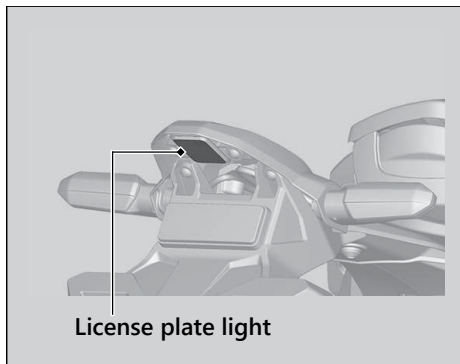

License Plate Light

License plate light

The license plate light uses an LED.
If there is an LED which is not turned on, see
your dealer for servicing.