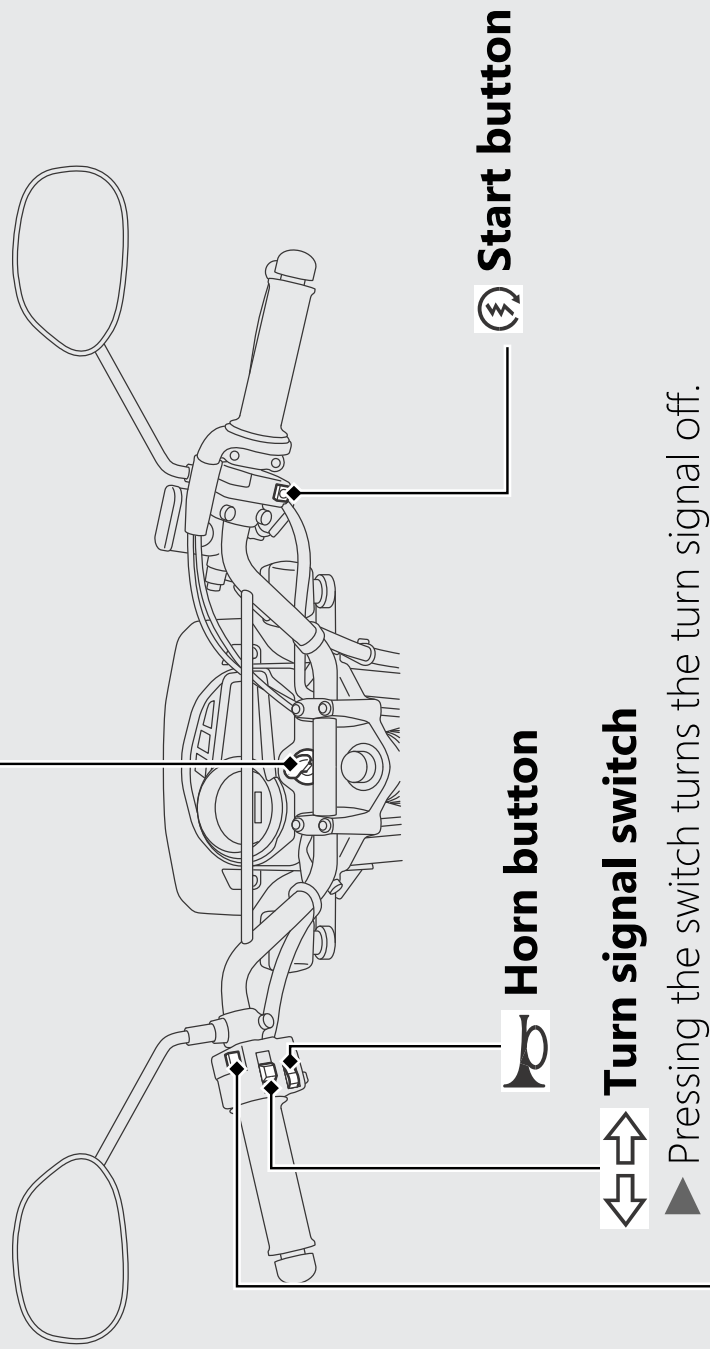

Switches

Headlight dimmer switch

-  : High beam
-  : Low beam