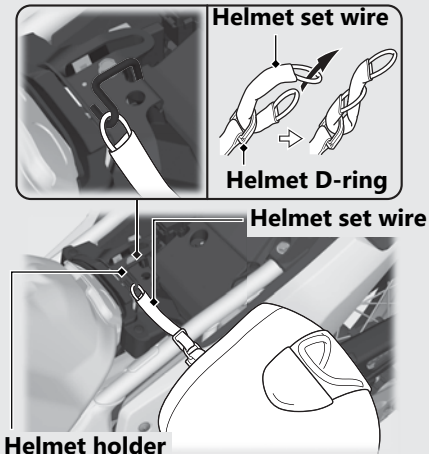

Storage Equipment

Helmet holder

A helmet holder is located under the front seat.

The helmet set wire is secured with the rear fender under the front seat. ➔P.83

► Use the helmet holder only when parked.

Removing the front seat ➔P.110

⚠WARNING

Riding with a helmet attached to the holder can interfere with the rear wheel or suspension and could cause a crash in which you can be seriously hurt or killed.

Use the helmet holder only while parked. Do not ride with a helmet secured by the holder.