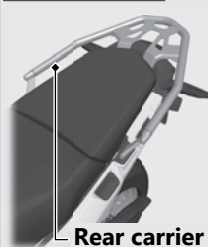

Storage Equipment *(Continued)*

Tool Kit

The tool kit is located in the tool box.

Rear Carrier

Never exceed the maximum weight limit.

Maximum Weight: 22 lb (10 kg)

CRF1000A/D

CRF1000A II/D II