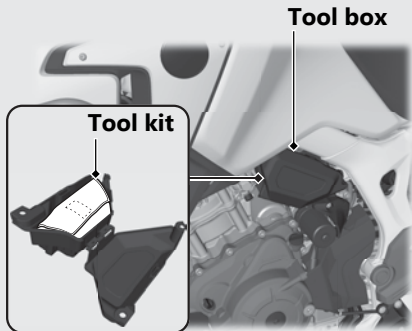

Storage Equipment *(Continued)*

Tool Kit

The tool kit is located in the tool box.

Rear Carrier

Never exceed the maximum weight limit.

Maximum Weight: 22 lb (10 kg)

CRF1000A/D

CRF1000A II/D II

Remove the tool box ➔ P.114