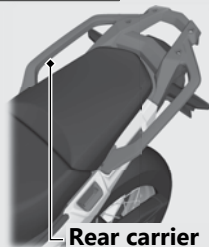

Storage Equipment *(Continued)*

Tool Kit

The tool kit is located in the tool box.

Rear Carrier

Never exceed the maximum weight limit.

Maximum Weight: 22 lb (10 kg)

CRF1000A/D

CRF1000A II/D II